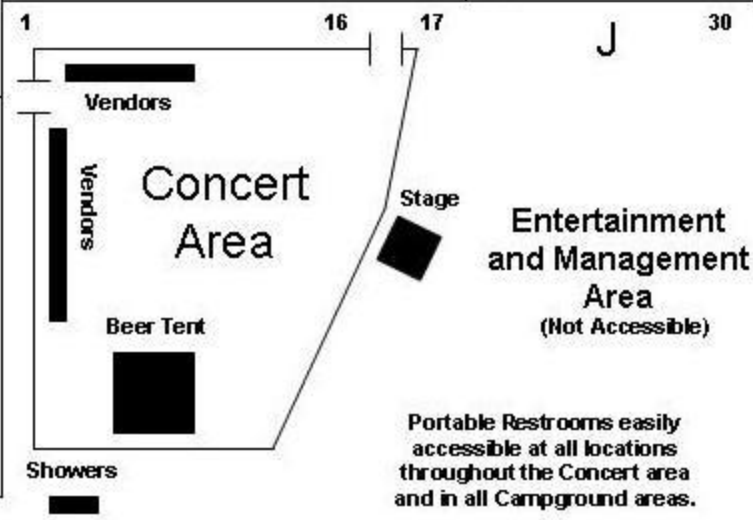

Northwoods Rallys W4335 Town Line Rd Glen Flora, WI

General Admission Parking Quiet Camping Area

Country Road B

Town Line Rd.

Town Line Rd.

Main Entrance

2 1	2 1	2 1	2 1	2 1	2 1	2 1	2 1	2 1
I	H	G	F	E	D	C	B	A
24 23	24 23	24 23	24 23	24 23	24 23	24 23	24 23	24 23
26 25	26 25	26 25	26 25	26 25	26 25	26 25	26 25	26 25
I	H	G	F	E	D	C	B	A
60 59	60 59	60 59	60 59	60 59	56 55	56 55	56 55	56 55

2	M	38	40	M	60
1		37	39		59
2	L	38	40	L	60
1		37	39		59
2	K	38	40	K	60
1		37	39		59

Country Road B